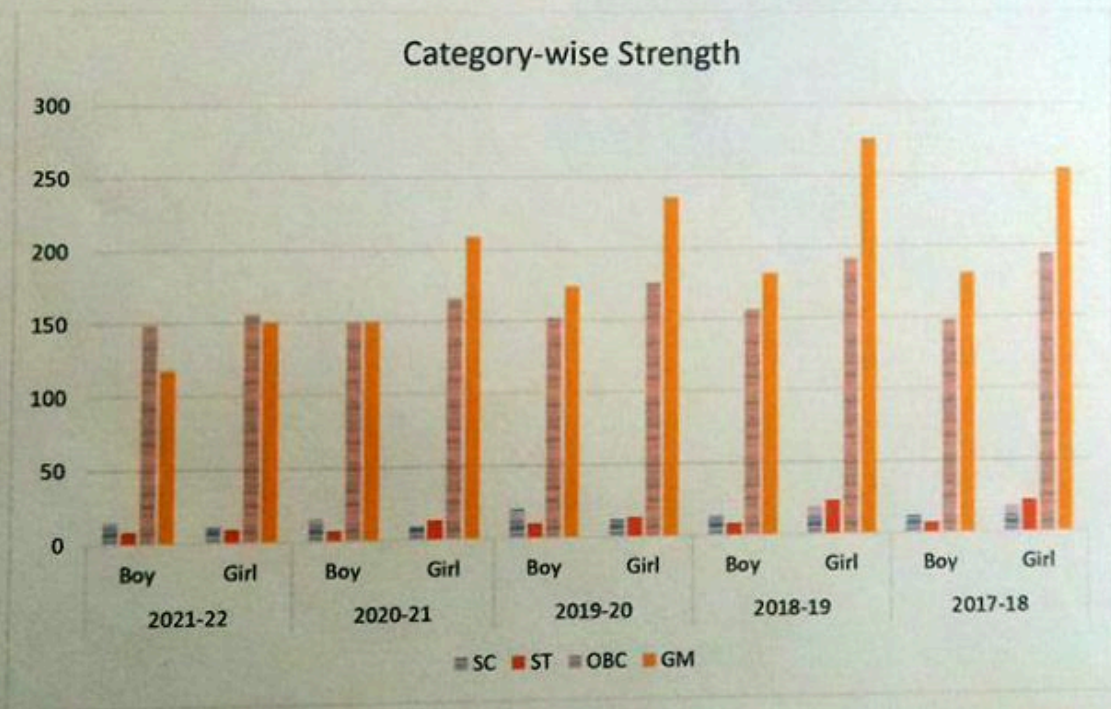

2. Category-wise Student Strength 2017-22

Category	2021-22		2020-21		2019-20		2018-19		2017-18	
	Boy	Girl	Boy	Girl	Boy	Girl	Boy	Girl	Boy	Girl
SC	15	11	16	9	20	12	14	19	12	18
ST	8	9	7	13	10	13	8	23	7	22
OBC	149	156	150	166	152	176	157	192	148	194
GM	118	150	150	209	174	236	182	276	181	254
Total	290	326	323	397	356	437	361	510	348	488

PRINCIPAL
NEHRU MEMORIAL COLLEGE
SULLIA D. K. 574 327