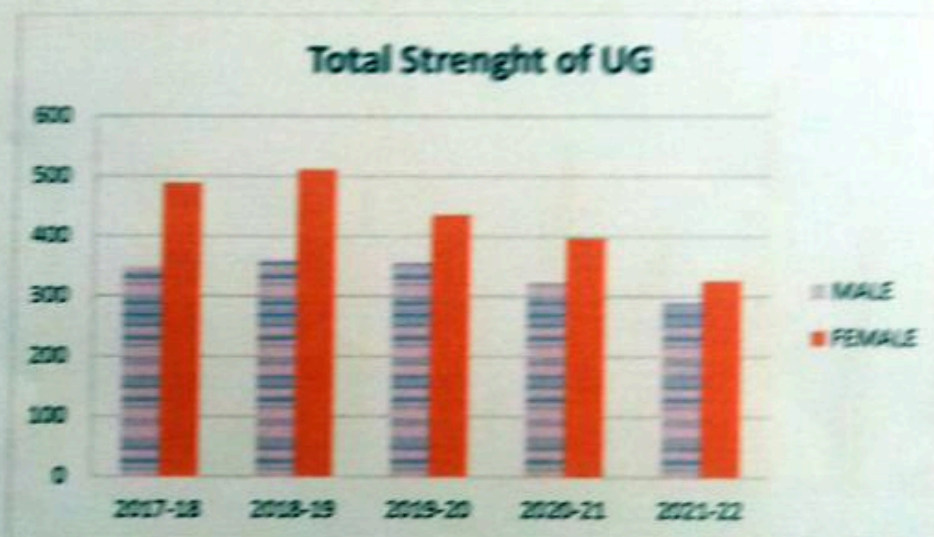

Stream-wise Strength

*M. Mahadevi*  
 PRINCIPAL  
 NEHRU MEMORIAL COLLEGE  
 SULLIA D. K. 574 327

**NEHRU MEMORIAL COLLEGE, SULLIA  
YEAR-WISE GENDER AUDIT FROM 2017-22**

**1. Student Strength 2017-22**

YEAR	MALE	FEMALE	TOTAL
2017-18	348	488	836
2018-19	360	511	871
2019-20	356	437	793
2020-21	323	397	720
2021-22	290	326	616